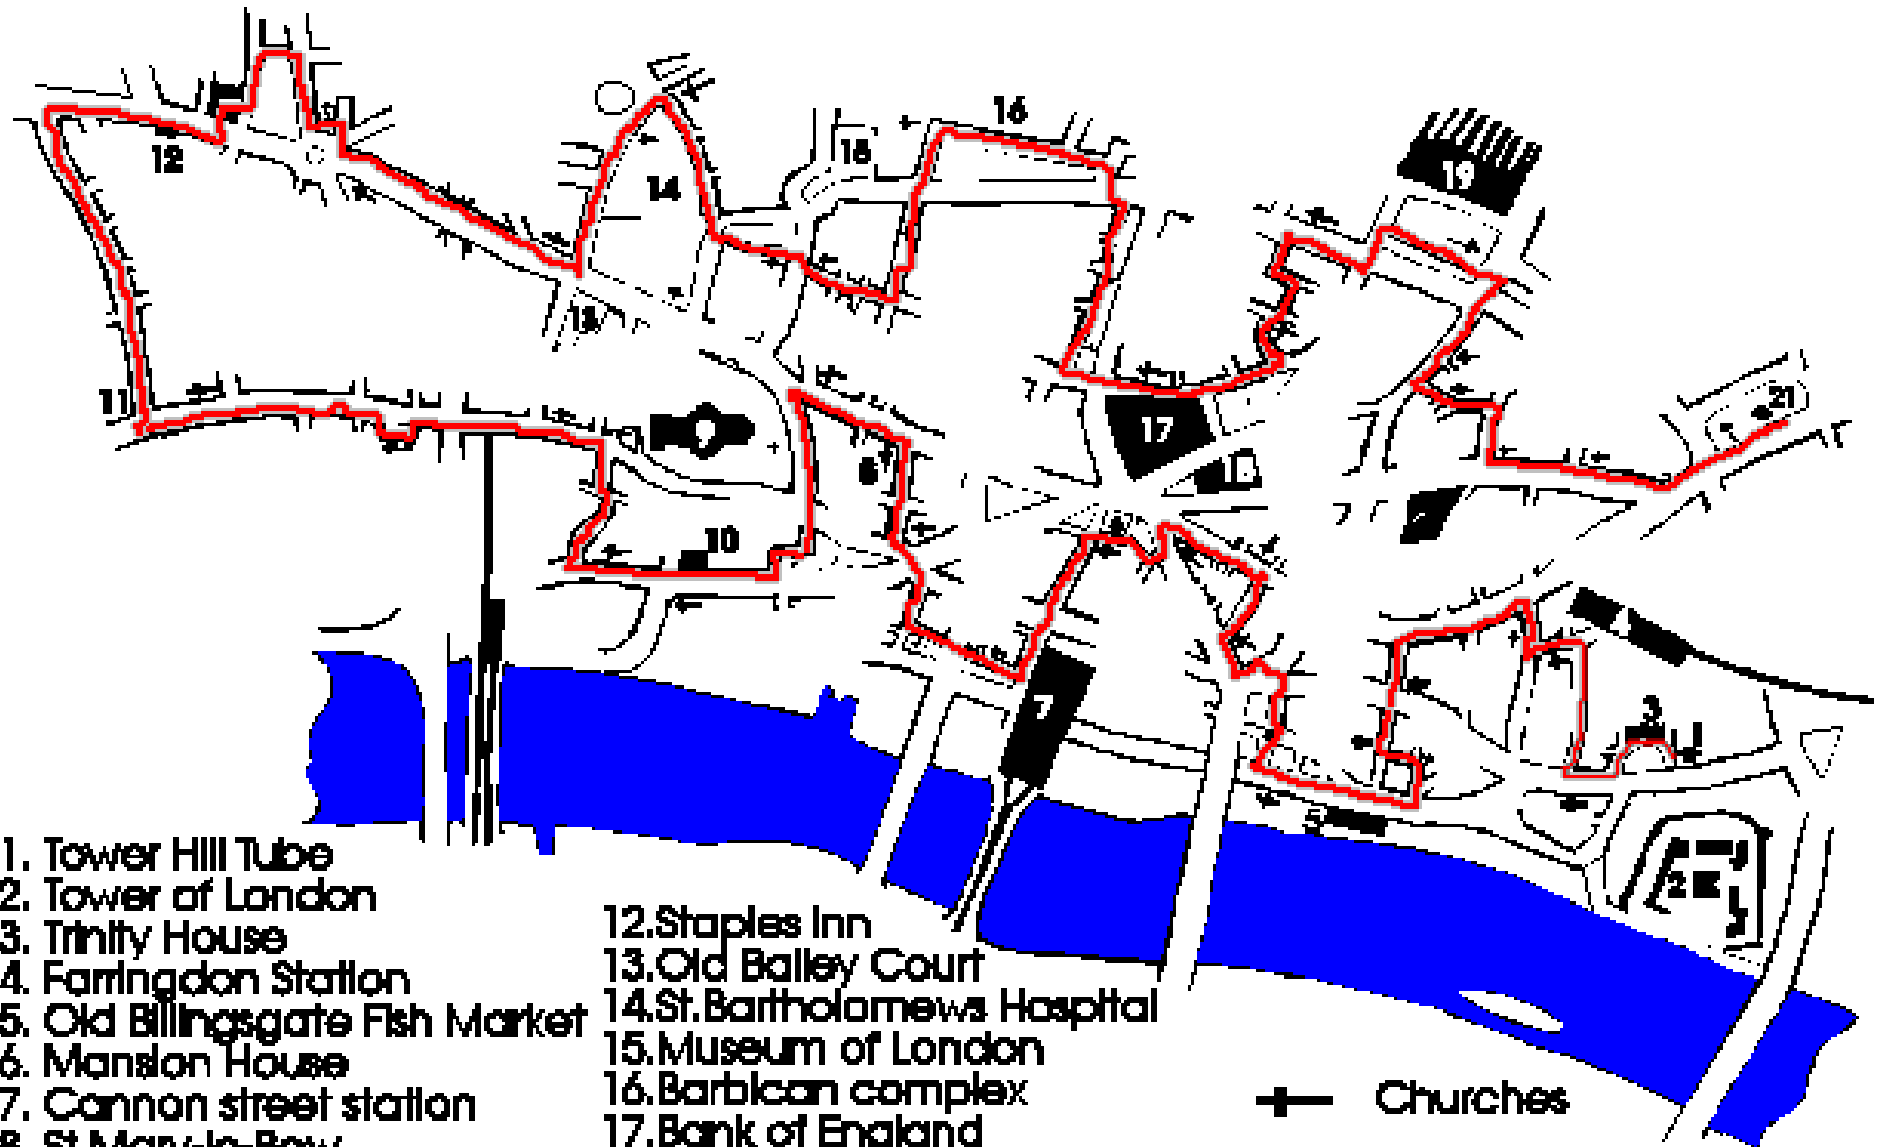

# 'ORANGES & LEMONS' THE CITY CHURCH TRAIL

- 1. Tower Hill Tube
- 2. Tower of London
- 3. Trinity House
- 4. Farringdon Station
- 5. Old Billingsgate Fish Market
- 6. Mansion House
- 7. Cannon street station
- 8. St.Mary-le-Bow
- 9. St.Pauls Cathedral
- 10. Royal College of Arms
- 11. Royal Courts of Justice

- 12. Staples Inn
- 13. Old Bailey Court
- 14. St. Bartholomews Hospital
- 15. Museum of London
- 16. Barbican complex
- 17. Bank of England
- 18. Royal Exchange
- 19. Liverpool Street Station
- 20. Lloyds of London
- 21. Aldgate Tube

- ✚ Churches
- + Towers Only